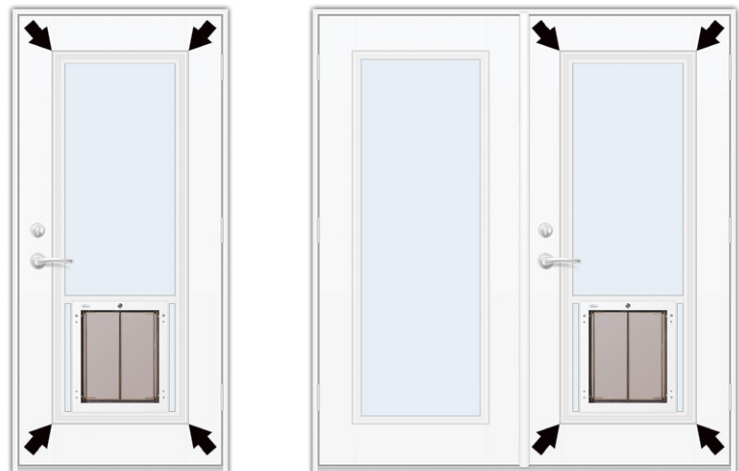

French Door Insert

When a French patio door is the ideal location for a dog door installation, the PlexiDor® Glass Series French Door Insert is the solution. The insert is shipped fully assembled and ready for replacement of the existing glass.

- Sizes for door heights of 80" and 96"
- Available in widths of 32", 34" or 36"
- Factory installed PlexiDor® dog door
- Select LoE or Clear glass

The arrows indicate the French Door Insert installation into a single and a double door application.

The insert is designed as a replacement of the original French door glass insert. The existing door frame, handles and hardware remain unchanged.

Sliding Glass Door Insert

Converting a sliding glass door into a fully functional dog door is easy with the new PlexiDor® Glass Series Sliding Glass Door Insert. The insert is shipped fully assembled and ready for installation. The PlexiDor® dog door is factory installed.